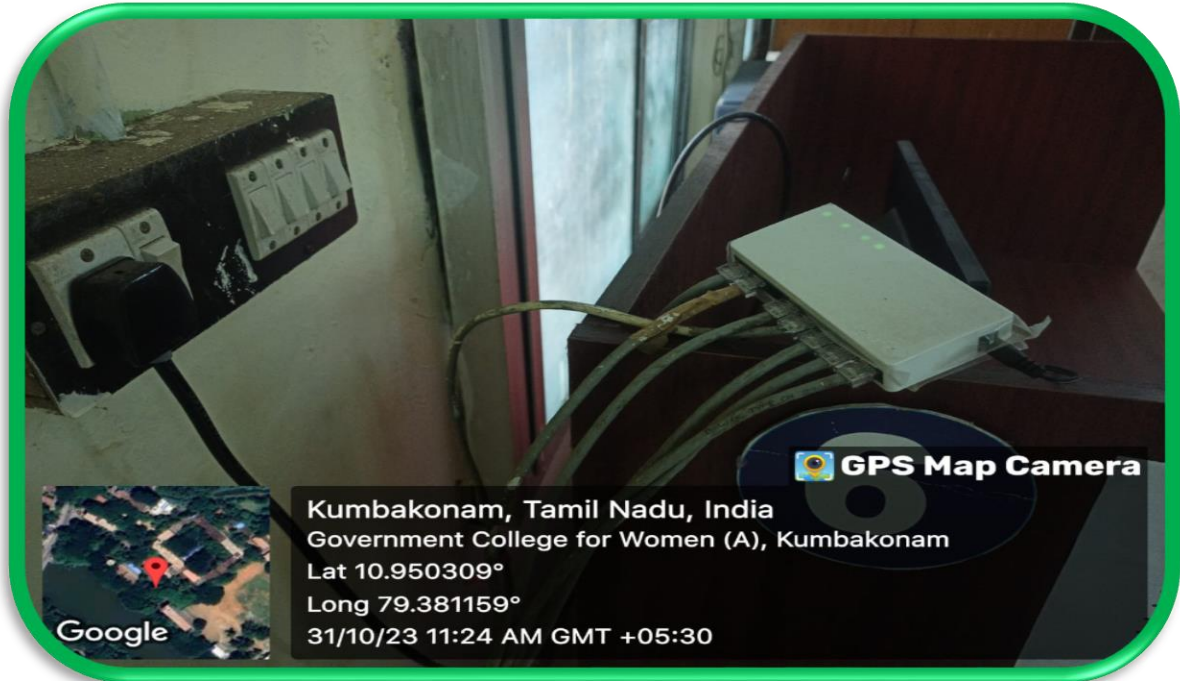

*Affiliated to Bharathidasan University*

**DST - CURIE Sponsored Institution**

**IV Cycle of Accreditation**

☎ 0435 – 2401391

✉ principal@gcw.ac.in

*S. Arul*  
**PRINCIPAL**  
Government College for Women (Autonomous)  
KUMBAKONAM.