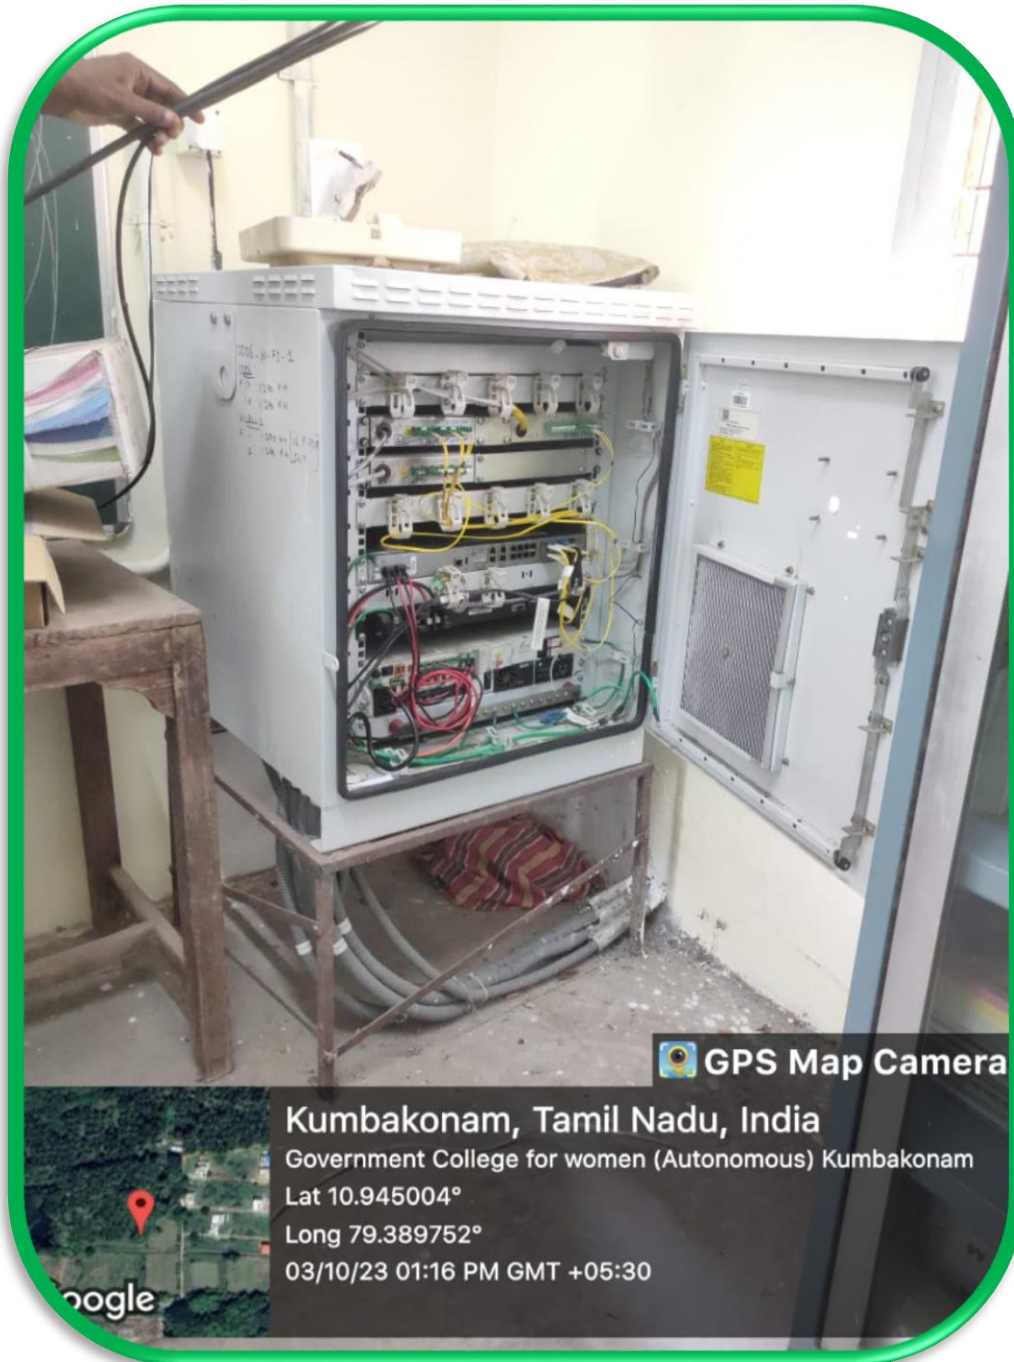

## HUB ROOMS

📍 GPS Map Camera

Kumbakonam, Tamil Nadu, India

Government College for women (Autonomous) Kumbakonam

Lat 10.945004°

Long 79.389752°

03/10/23 01:16 PM GMT +05:30

*S. Arul*