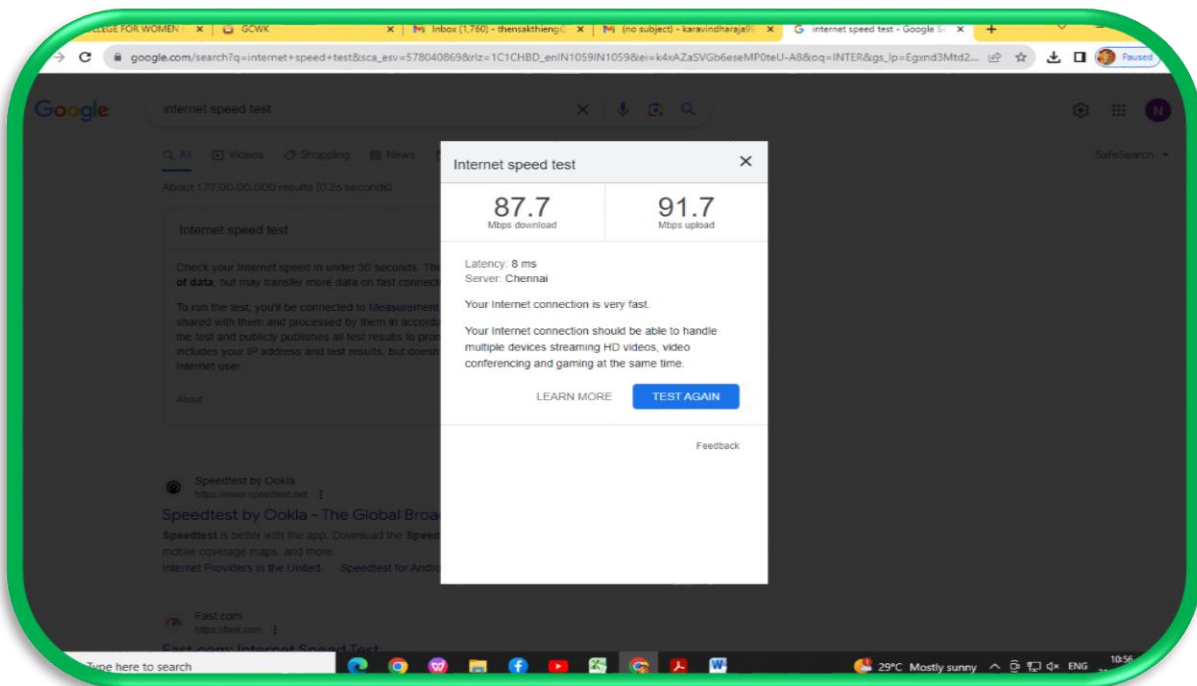

INTERNET SPEED

S. Arul
PRINCIPAL
Government College for Women (Autonomous)
KUMBAKONAM.