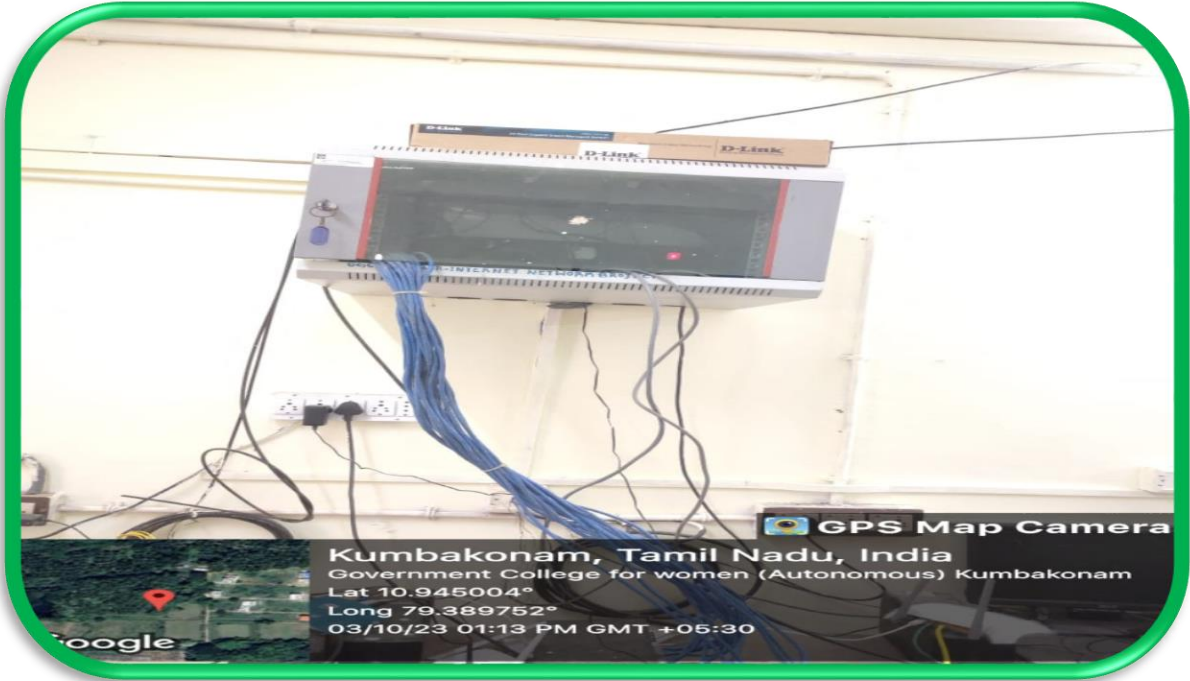

GOVERNMENT COLLEGE FOR WOMEN (AUTONOMOUS)

KUMBAKONAM – 612 001

Affiliated to Bharathidasan University

DST - CURIE Sponsored Institution

IV Cycle of Accreditation

☎ 0435 – 2401391

✉ principal@gcw.ac.in

S. Arul
PRINCIPAL
Government College for Women (Autonomous)
KUMBAKONAM.